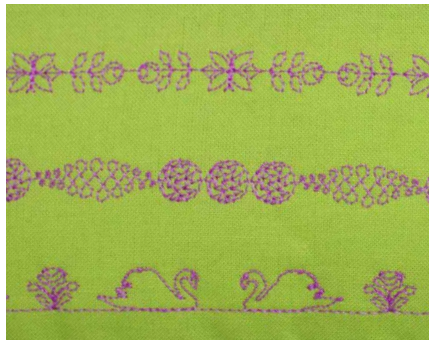

BERNINA 770 QE & 570 QE
TULA PINK EDITION

DECORATIVE SEWING STITCHES BY TULA PINK

made to create **BERNINA**