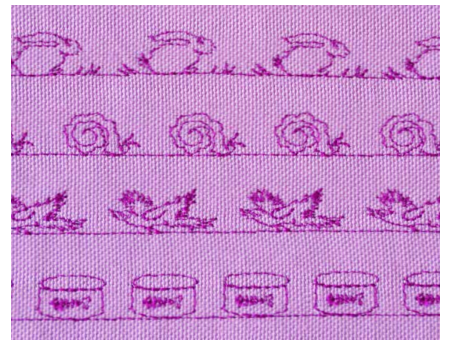

BERNINA 770 QE & 570 QE
TULA PINK EDITION

DECORATIVE SEWING STITCHES BY TULA PINK

made to create **BERNINA**