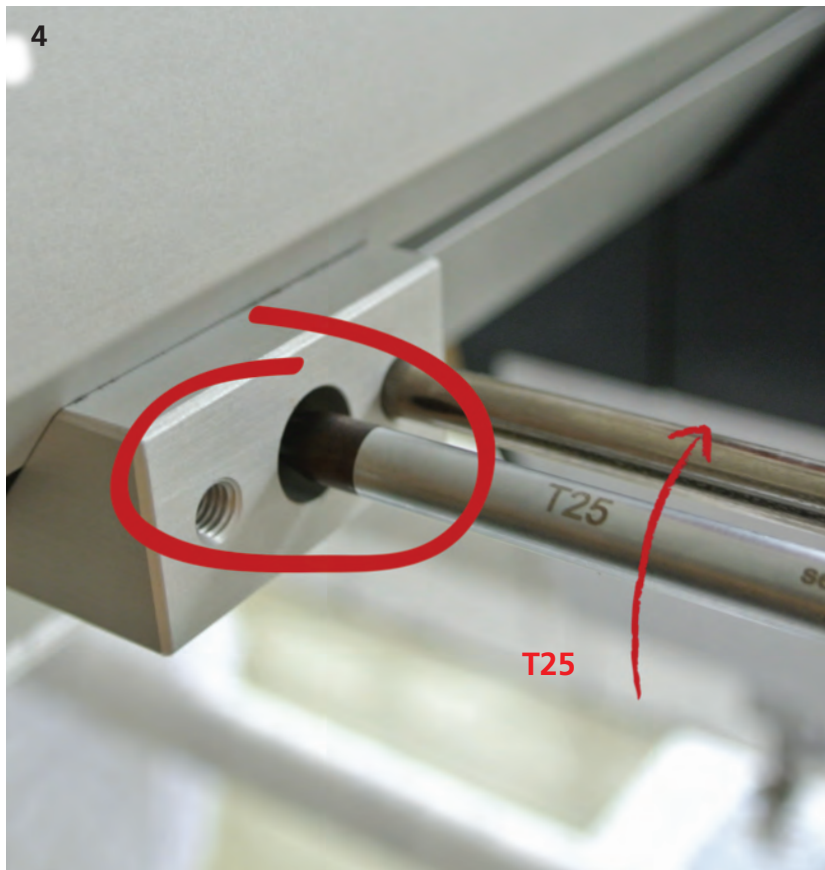

4

5

Thread Spool Pin

Garnrollenhalter | Support de bobines

made to create **BERNINA**

Additional material

Any tools which are needed for the assembly are included in the delivery content of your quilting machine.