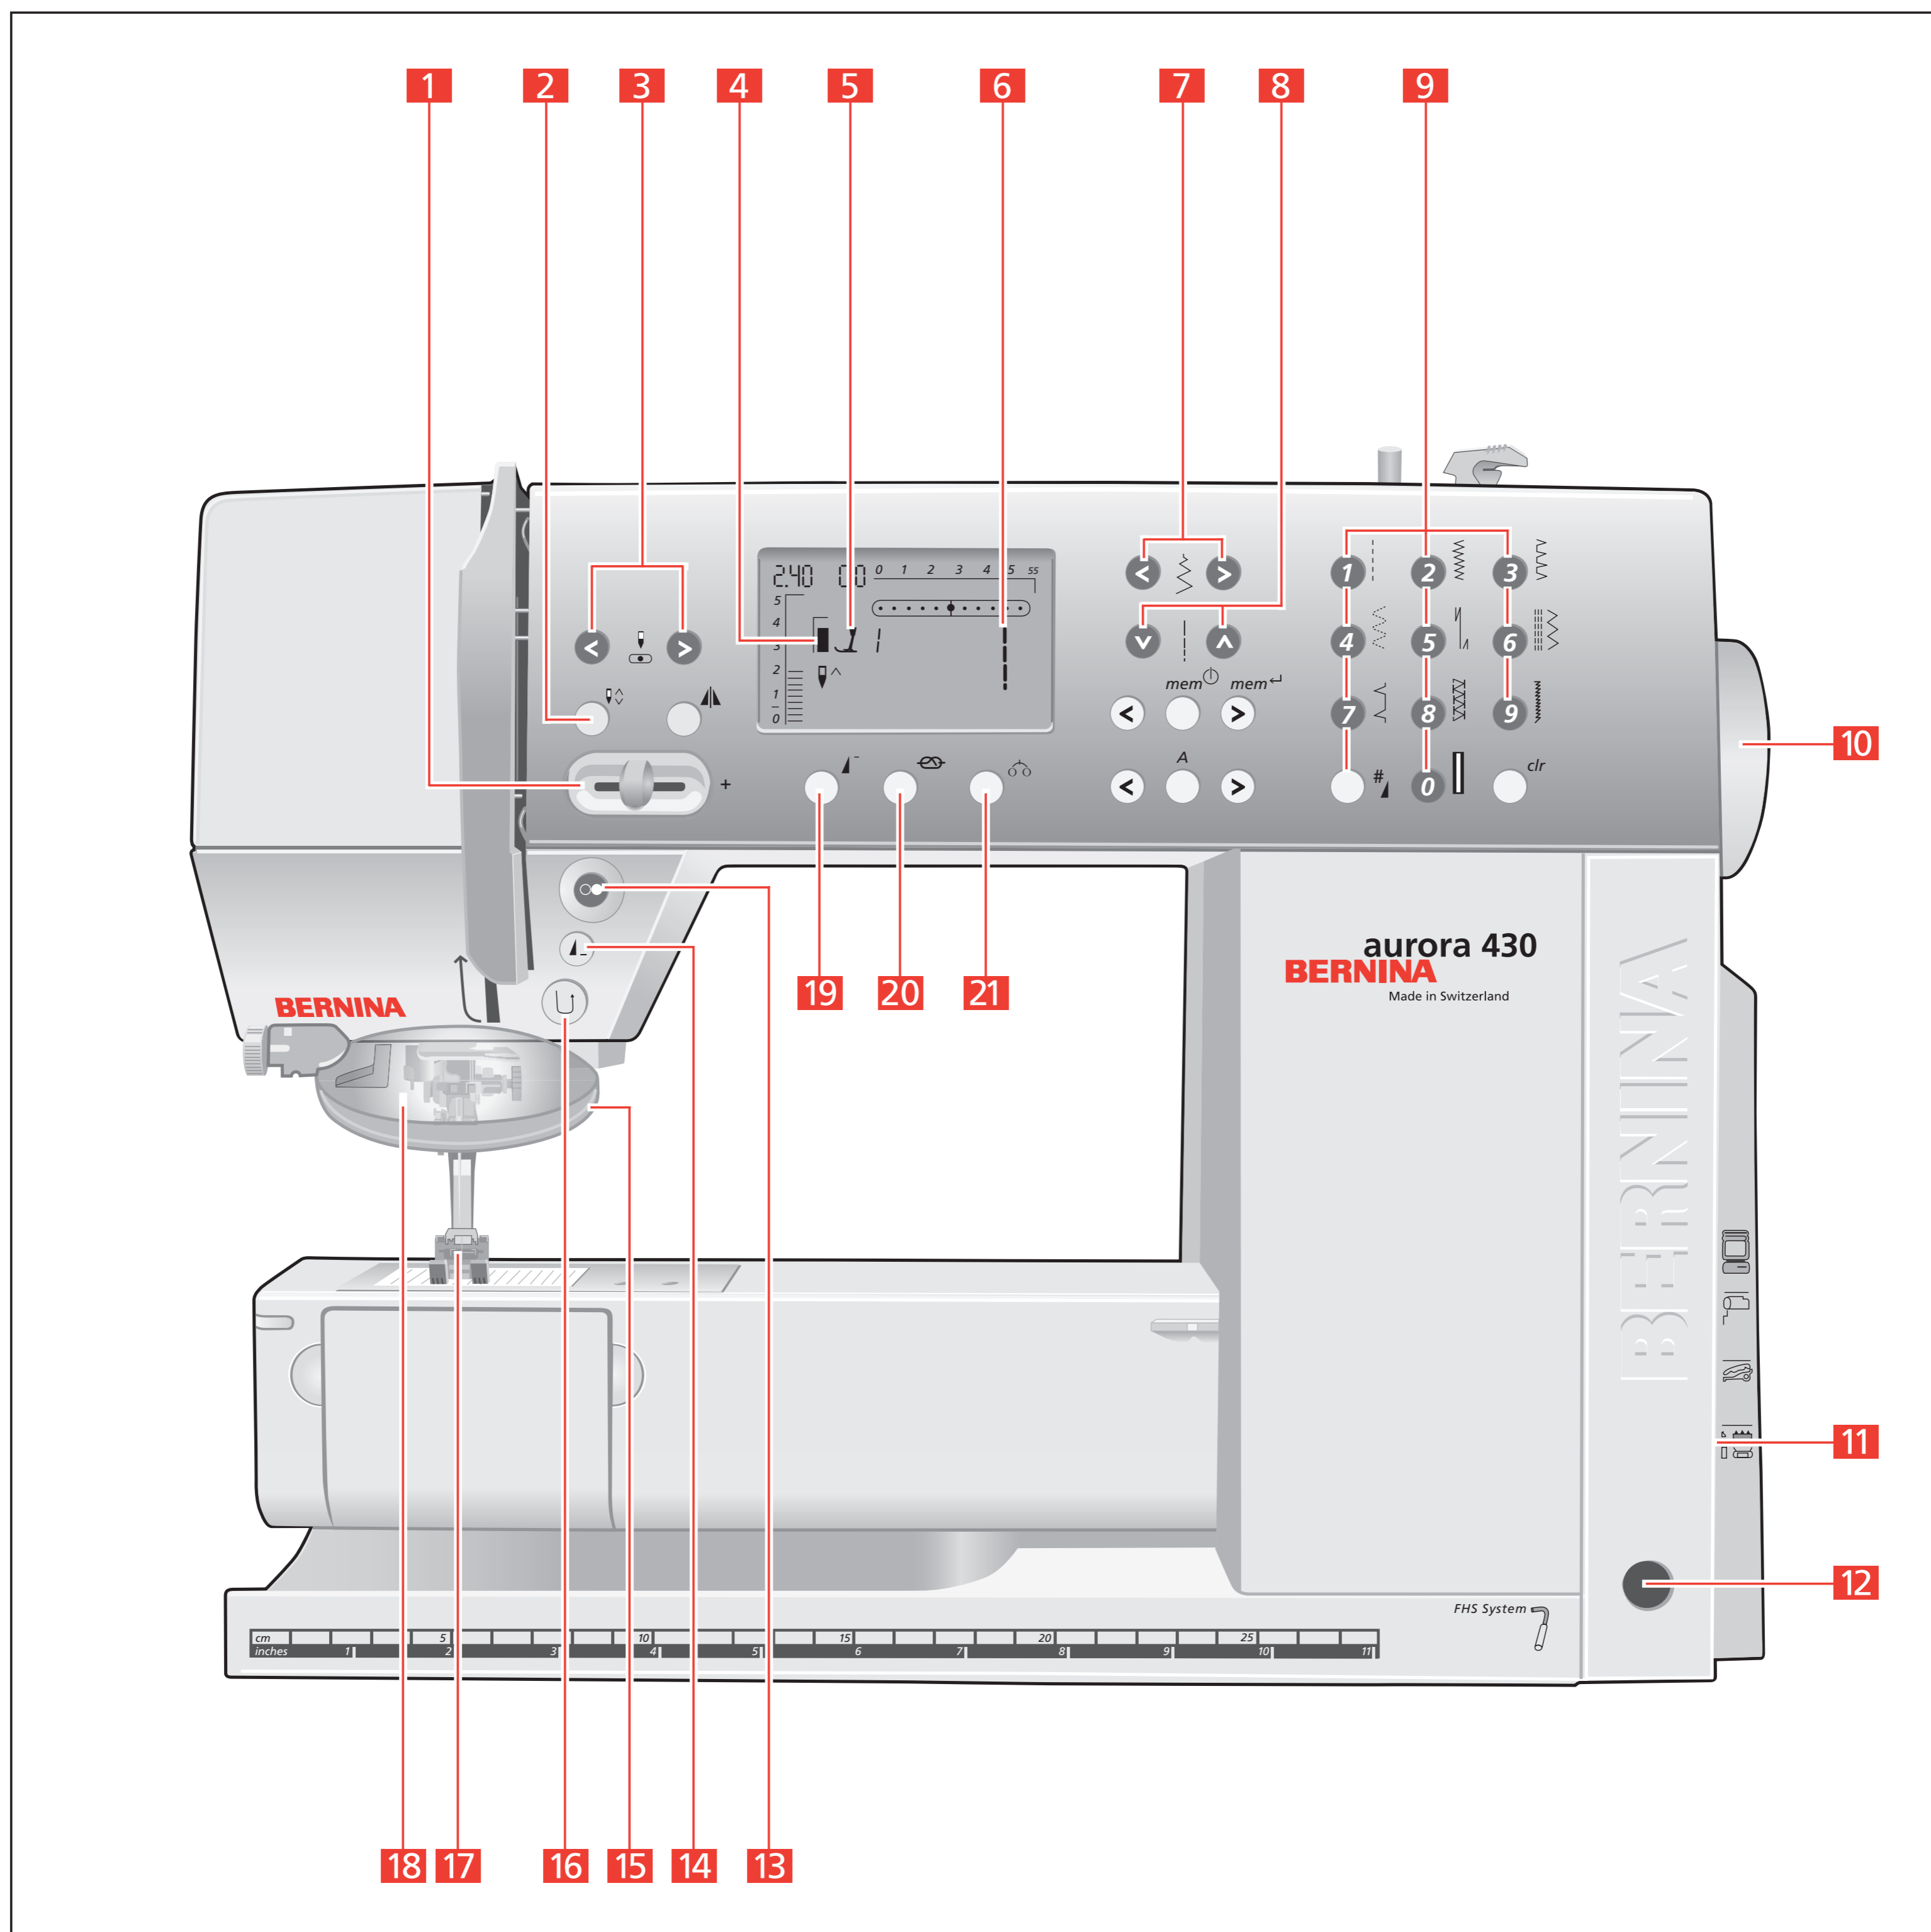

aurora 430

- | | | |
|--|---------------------------------------|------------------------------------|
| 1 Slide speed control | 9 Stitch selection buttons | 17 Presser foot |
| 2 Needle stop up/down button | 10 Handwheel | 18 Needle threader |
| 3 Needle position buttons | 11 Drop feed dog | 19 Pattern begin button |
| 4 Presser foot pressure display | 12 Free Hand System FHS | 20 Securing function button |
| 5 Presser foot display | 13 Start/Stop-button | 21 Balance button |
| 6 Stitch pattern display (symbol or number) | 14 Pattern end button | |
| 7 Stitch width buttons | 15 Magnifying glass (optional) | |
| 8 Stitch length buttons | 16 Quick reverse button | |