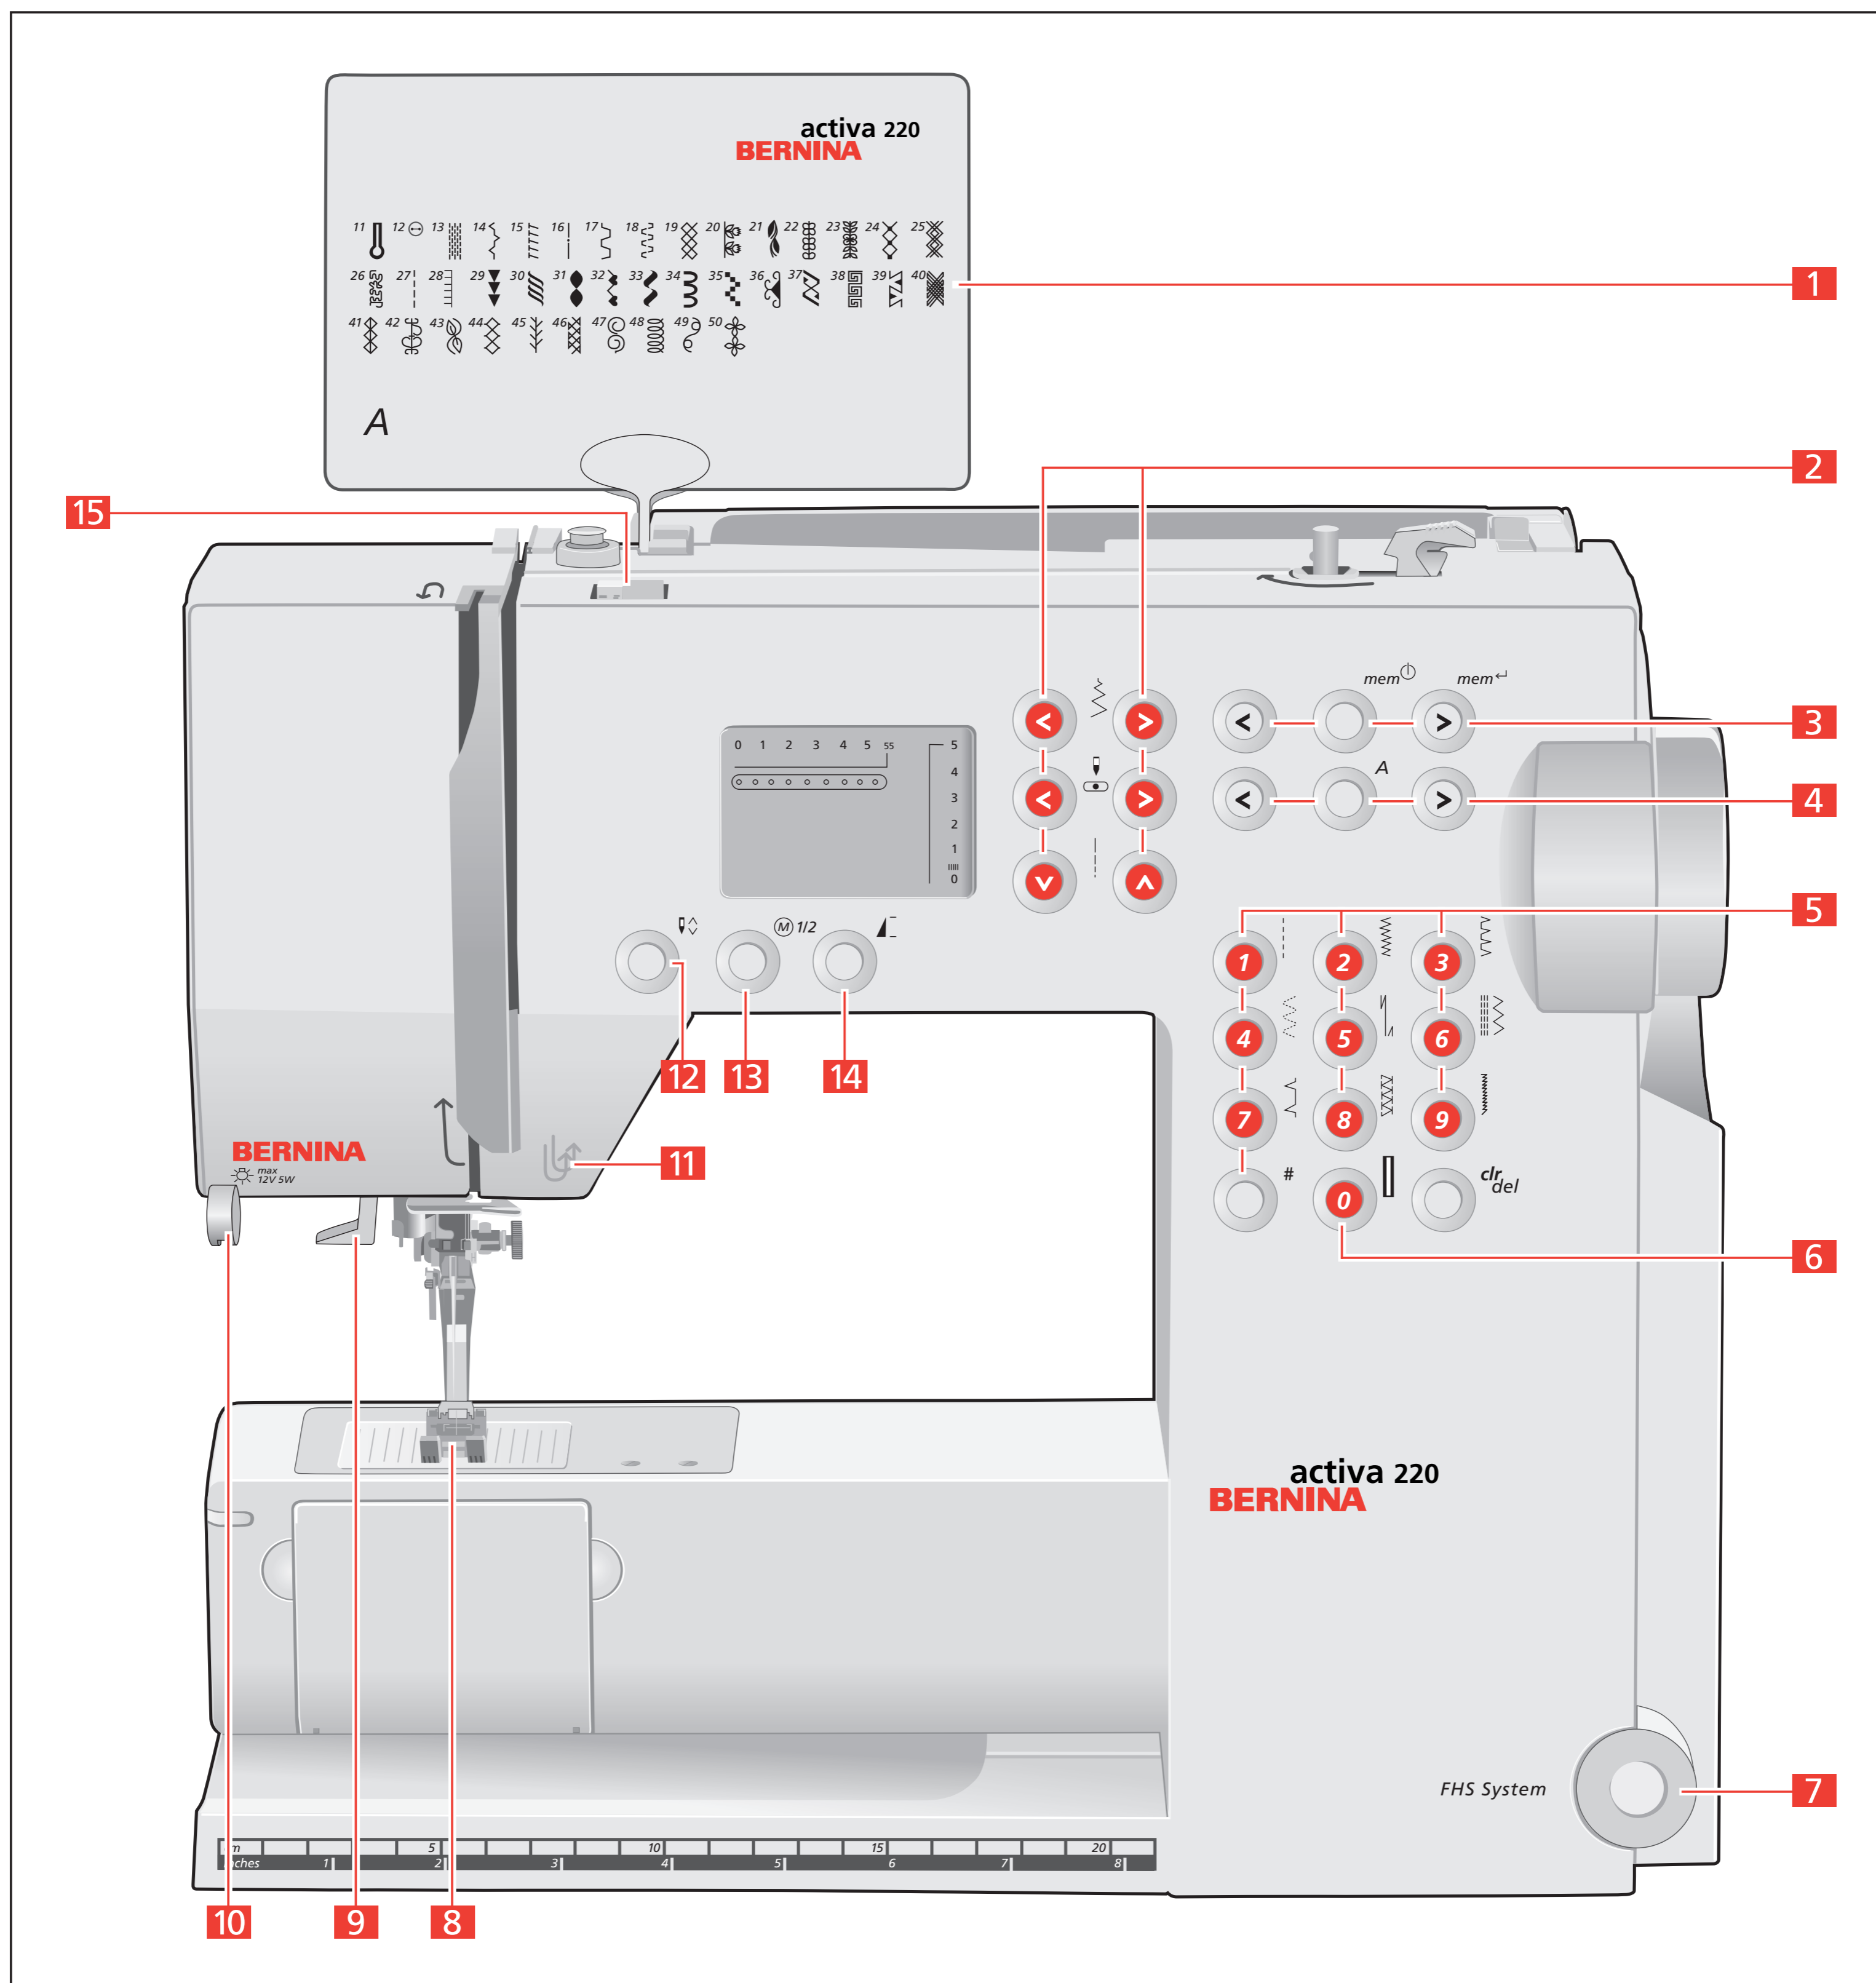

activa 220

- | | |
|---|---|
| 1 Stitch card | 9 Threader |
| 2 Stitch width/Needle position/Stitch length | 10 Magnifying glass holder (for optional lens set) |
| 3 Memory | 11 Quick reverse button |
| 4 Alphabet selecting buttons | 12 Needle stop up/down |
| 5 Stitch selection buttons | 13 Half motor speed |
| 6 Standard buttonhole | 14 Pattern end button |
| 7 Free Hand System FHS | 15 Thread tension adjusting wheel |
| 8 Presser foot | |